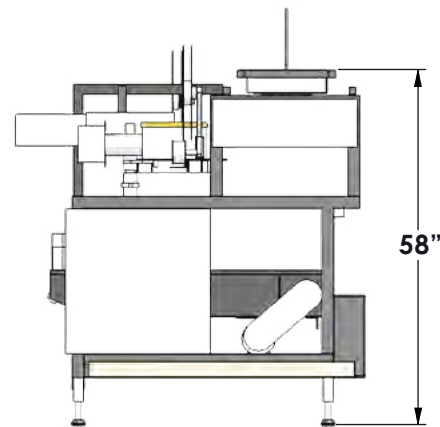

- Min. 8.7”(220mm) W x 15.75”(400mm) H
- Max. 15”(380mm) W x 27.2”(690mm) H

Poly Bags, Small WB

- Min. 7.9”(200mm) W x 15.75”(400mm) H
- Max. 13.4”(340mm) W x 27.2”(690mm) H

Poly Bags, Wide WB

- Min. 10.6”(270mm) W x 15.75”(400mm) H
- Max. 16.9”(430mm) W x 27.2”(690mm) H

DUAL WICKET BAGGER

Measurements are rounded off to the nearest inch.