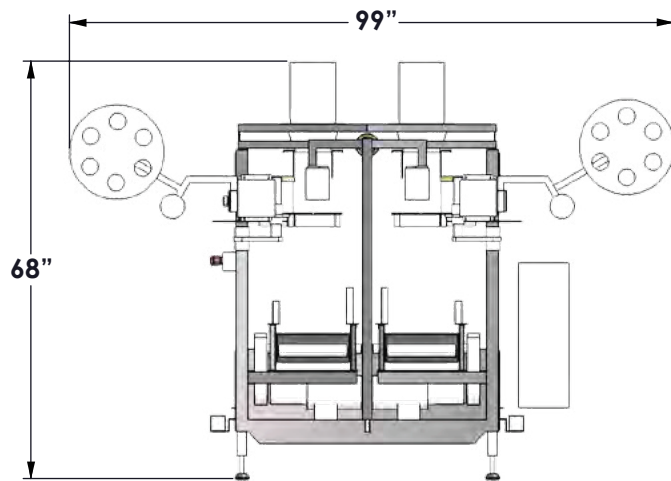

- Min. 8.7”(220mm) W x 15.75”(400mm) H
- Max. 15”(380mm) W x 27.2”(690mm) H

Poly Bags, Small WB

- Min. 7.9”(200mm) W x 15.75”(400mm) H
- Max. 13.4”(340mm) W x 27.2”(690mm) H

Poly Bags, Wide WB

- Min. 10.6”(270mm) W x 15.75”(400mm) H
- Max. 16.9”(430mm) W x 27.2”(690mm) H

DUAL WICKET BAGGER

Measurements are rounded off to the nearest inch.