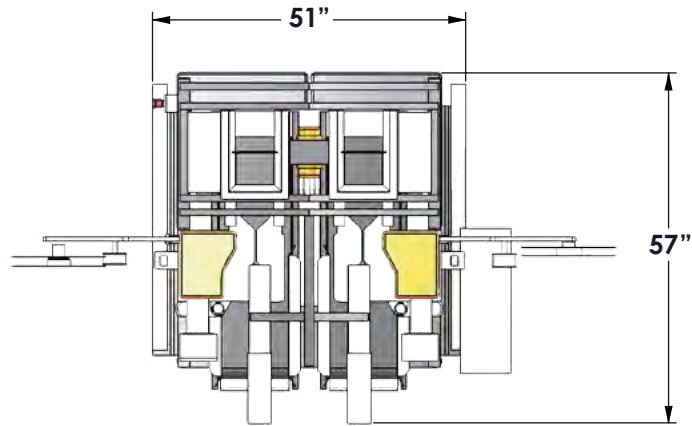

- Min. 8.7”(220mm) W x 15.75”(400mm) H
- Max. 15”(380mm) W x 27.2”(690mm) H

Poly Bags, Small WB

- Min. 7.9”(200mm) W x 15.75”(400mm) H
- Max. 13.4”(340mm) W x 27.2”(690mm) H

Poly Bags, Wide WB

- Min. 10.6”(270mm) W x 15.75”(400mm) H
- Max. 16.9”(430mm) W x 27.2”(690mm) H

DUAL WICKET BAGGER

Measurements are rounded off to the nearest inch.